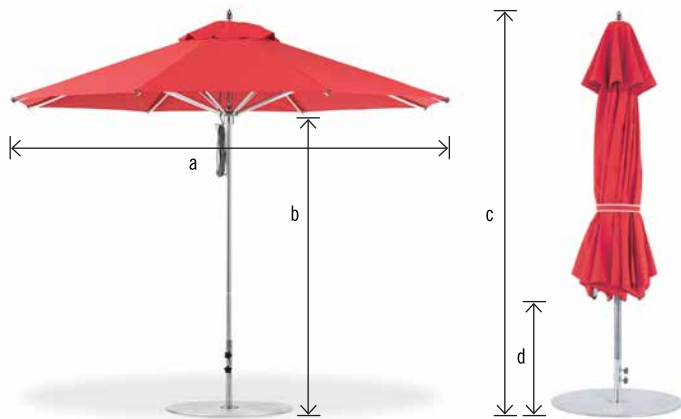

Standard Colours

100% Solution Dyed Acrylic Canvas (10 year warranty against fading).

*10 year warranty for Residential use only; 5 year warranty applies for Commercial use.

Frames

Frames feature Polished Anodised Aluminium finish with a 3 year warranty against mechanical defects.

Dimensions

* All measurements are rounded and are subject to change.

Dimensions of open umbrella

	2m Sq	3.2m Oct	3m Sq	3.4m x 2.5m Rect
a: Width of canopy	200 x 200cm	*320cm ø	300 x 300cm	340cm x 250cm
b: Canopy edge height	193cm	208cm	221cm	218cm
Canopy shade area	4 sqm	7.2 sqm	9 sqm	8.5 sqm

Dimensions of closed umbrella

c: Height	259cm	274cm	292cm	292cm
d: Closed canopy clearance	106cm	101cm	70cm	70cm

Frame specifications

Mast (outside diameter)	38mm	38mm	50mm	50mm

Weight & packaging dimensions

Package dimensions	21 x 21 x 180cm	24 x 24 x 199cm	26 x 29 x 300cm	26 x 29 x 300cm
Box volume	0.08 CBM	0.11 CBM	0.24 CBM	0.24 CBM
Umbrella (unboxed)	8.6kg	13.8kg	18.4kg	17.9kg
Boxed weight	9.9kg	15.6kg	22.6kg	22.1kg

Wind Guidance*

Installed wind rating (km/h)	50km/h	50km/h	50km/h	50km/h
Weighted base rating (km/h)	30km/h	30km/h	25km/h	25km/h

*The above wind speeds are provided as a guide only. Refer to our website and Product Owner Manual provided with the umbrella for more information. The product warranty does not cover wind damage regardless of wind speed.

Base Options