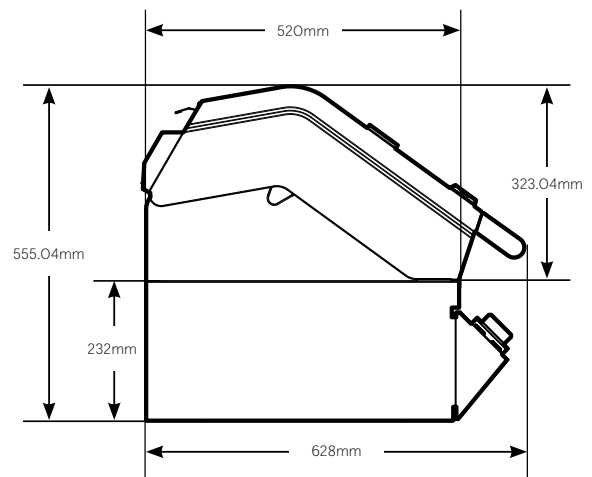

BBG7640SA

7000 Series Classic 4 burner Built in BBQ

For built-in installations: islands, masonry, other non-combustible material structures.

To suit models: BBG7640SA	4 burner
Width	817mm
Height (lid Closed)	555mm
Depth (includes 20mm rear ventilation clearance)	648mm
Clearance at rear (Min)	20mm
Minimum Clearance to Combustible Materials	450mm

*All measurements are in mm

LIFE TASTES BETTER OUTDOORS