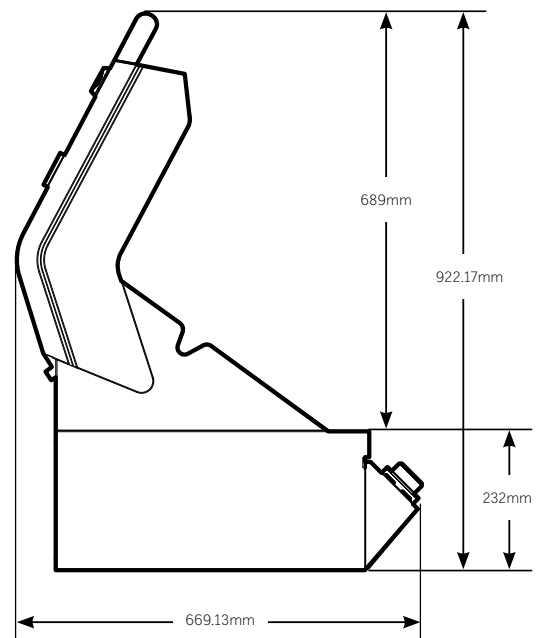

BBG7640SA

7000 Series Classic 4 burner Built in BBQ

For built-in installations: islands, masonry, other non-combustible material structures.

To suit models: BBG7640SA	4 burner
Width	817mm
Height (lid Closed)	555mm
Depth (includes 20mm rear ventilation clearance)	648mm
Clearance at rear (Min)	20mm
Minimum Clearance to Combustible Materials	450mm

*All measurements are in mm

LIFE TASTES BETTER OUTDOORS