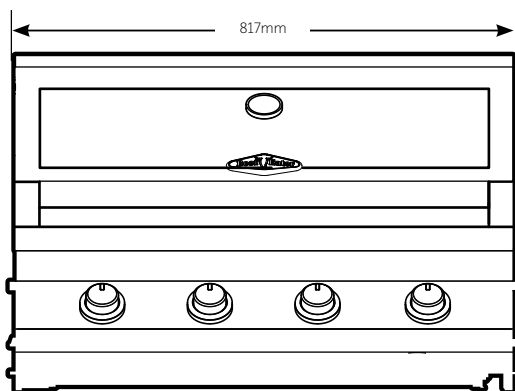

BBG7640SA

7000 Series Classic 4 burner Built in BBQ

For built-in installations: islands, masonry, other non-combustible material structures.

To suit models: BBG7640SA	4 burner
Width	817mm
Height (lid Closed)	555mm
Depth (includes 20mm rear ventilation clearance)	648mm
Clearance at rear (Min)	20mm
Minimum Clearance to Combustible Materials	450mm

*All measurements are in mm

LIFE TASTES BETTER OUTDOORS