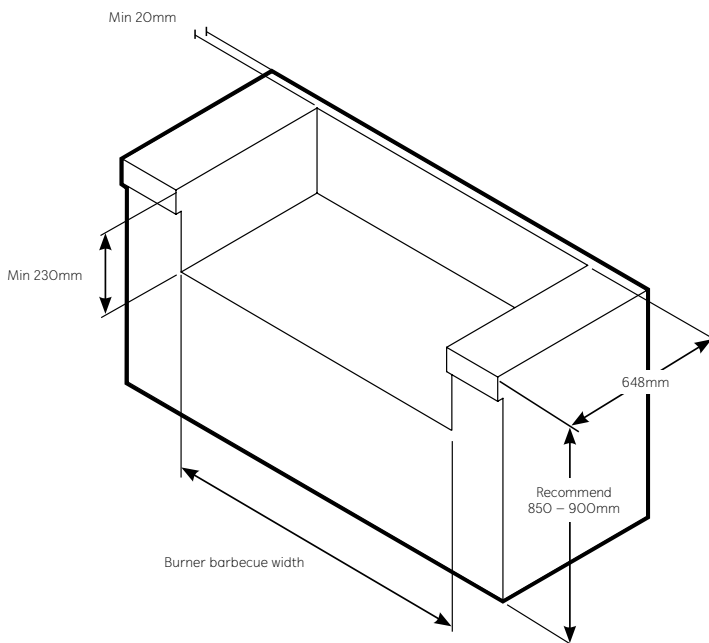

BBG7640SA

7000 Series Classic 4 burner Built in BBQ

For built-in installations: islands, masonry, other non-combustible material structures.

To suit models: BBG7640SA	4 burner
Width	817mm
Height (lid Closed)	555mm
Depth (includes 20mm rear ventilation clearance)	648mm
Clearance at rear (Min)	20mm
Minimum Clearance to Combustible Materials	450mm

*All measurements are in mm

LIFE TASTES BETTER OUTDOORS