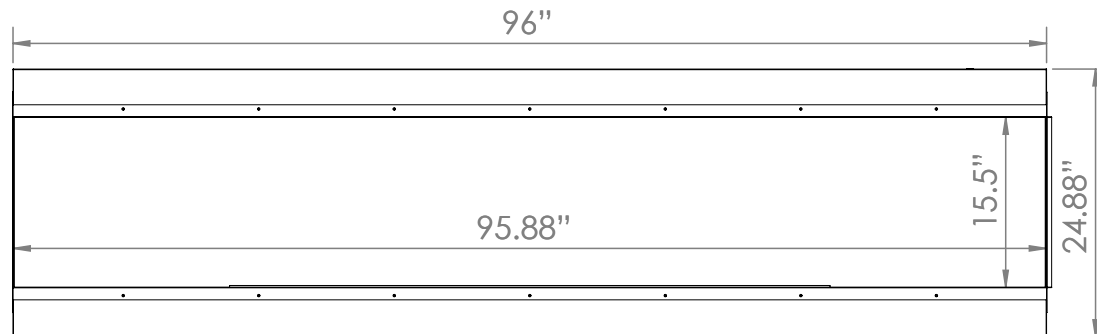

**Indicates optional 240V installation**

Part Number	LPM-9616
Series	Landscape Pro Multi