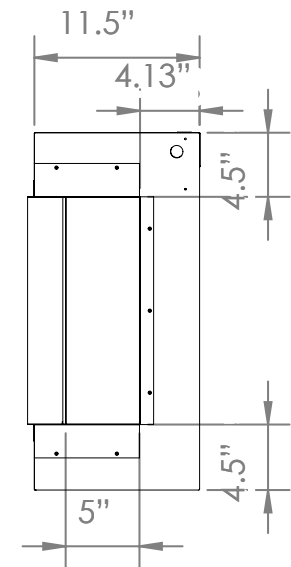

**Indicates optional 240V installation**

Part Number	LPM-9616
Series	Landscape Pro Multi