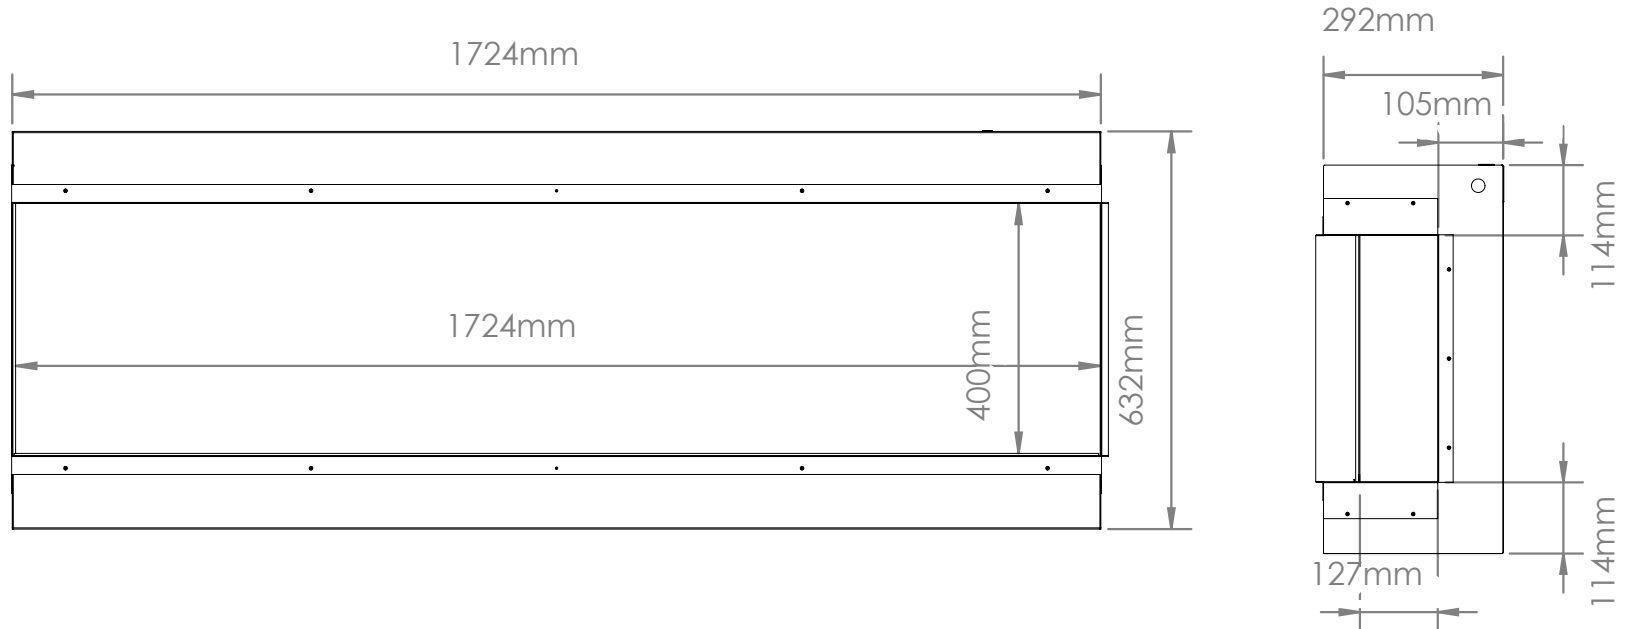

Volts	AC 240V/50Hz
Amps	9 Amps
Watts	2030 Watts
Low Heat	1000 Watts
High Heat	2000 Watts
No Heat	>30 Watts
Lamps	LED 12V
Rotor Motor	AC 240V/50Hz 4.5W
Box Size	1790mm x 690mm x 390mm
Box Weight	77 kg

Part Number	LPM-6816/INT
Series	Landscape Pro Multi