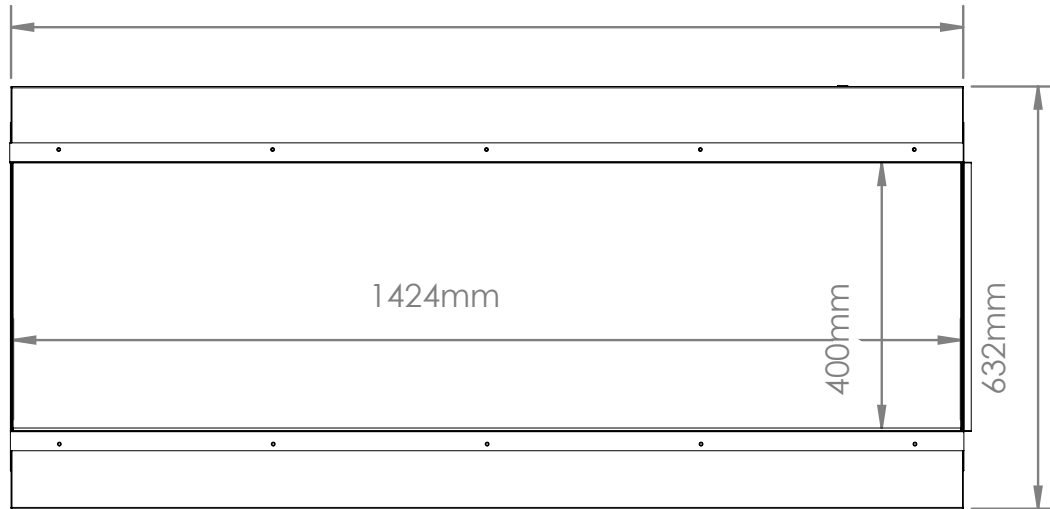

|             |                        |
|-------------|------------------------|
| Volts       | AC 240V/50Hz           |
| Amps        | 9 Amps                 |
| Watts       | 2030 Watts             |
| Low Heat    | 1000 Watts             |
| High Heat   | 2000 Watts             |
| No Heat     | >30 Watts              |
| Lamps       | LED 12V                |
| Rotor Motor | AC 240V/50Hz 4.5W      |
| Box Size    | 1490mm x 690mm x 390mm |
| Box Weight  | 67 kg                  |

1424mm

1424mm

400mm

632mm

292mm

105mm

114mm

127mm

114mm

|             |                     |
|-------------|---------------------|
| Part Number | LPM-5616/INT        |
| Series      | Landscape Pro Multi |