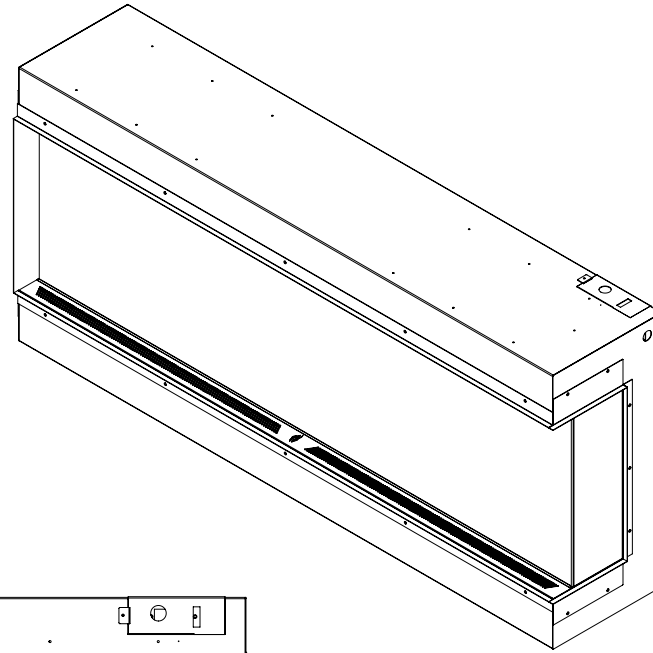

|             |                        |
|-------------|------------------------|
| Volts       | AC 240V/50Hz           |
| Amps        | 9 Amps                 |
| Watts       | 2030 Watts             |
| Low Heat    | 1000 Watts             |
| High Heat   | 2000 Watts             |
| No Heat     | >30 Watts              |
| Lamps       | LED 12V                |
| Rotor Motor | AC 240V/50Hz 4.5W      |
| Box Size    | 1490mm x 690mm x 390mm |
| Box Weight  | 67 kg                  |

1424mm

1424mm

400mm

632mm

292mm

105mm

114mm

127mm