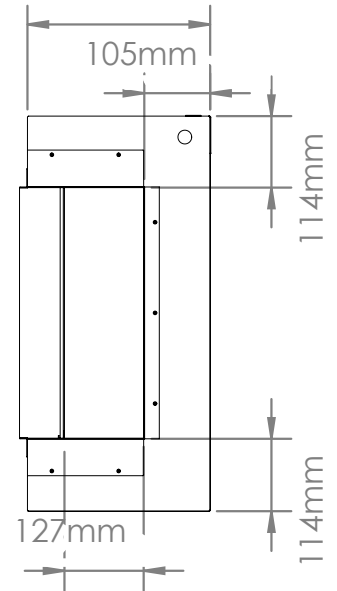

|             |                        |
|-------------|------------------------|
| Volts       | AC 240V/50Hz           |
| Amps        | 9 Amps                 |
| Watts       | 2030 Watts             |
| Low Heat    | 1000 Watts             |
| High Heat   | 2000 Watts             |
| No Heat     | >30 Watts              |
| Lamps       | LED 12V                |
| Rotor Motor | AC 240V/50Hz 4.5W      |
| Box Size    | 1490mm x 690mm x 390mm |
| Box Weight  | 67 kg                  |

1424mm

1424mm

400mm

632mm

292mm

105mm

114mm

127mm

114mm

|             |                     |
|-------------|---------------------|
| Part Number | LPM-5616/INT        |
| Series      | Landscape Pro Multi |