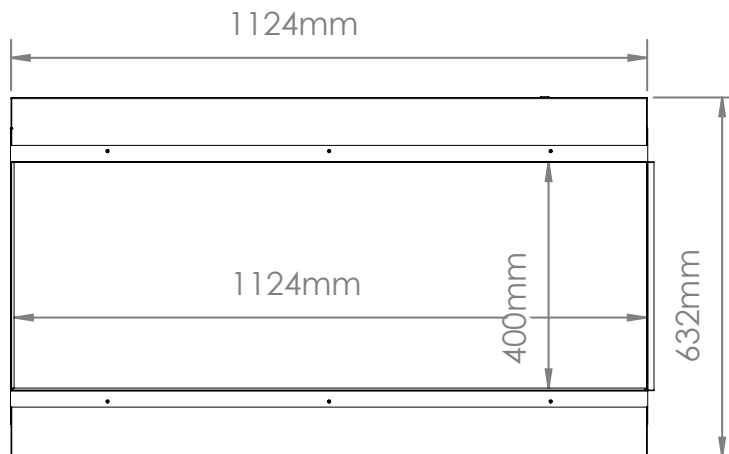

Volts	AC 240V/50Hz
Amps	9 Amps
Watts	2030 Watts
Low Heat	1000 Watts
High Heat	2000 Watts
No Heat	>30 Watts
Lamps	LED 12V
Rotor Motor	AC 240V/50Hz 4.5W
Box Size	1190mm x 690mm x 390mm
Box Weight	53 kg

Part Number	LPM-4416/INT
Series	Landscape Pro Multi