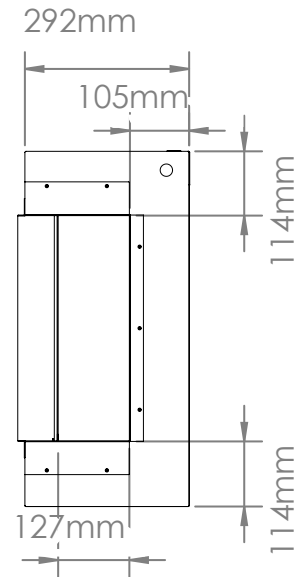

Volts	AC 240V/50Hz
Amps	9 Amps
Watts	2030 Watts
Low Heat	1000 Watts
High Heat	2000 Watts
No Heat	>30 Watts
Lamps	LED 12V
Rotor Motor	AC 240V/50Hz 4.5W
Box Size	1190mm x 690mm x 390mm
Box Weight	53 kg

Part Number	LPM-4416/INT
Series	Landscape Pro Multi