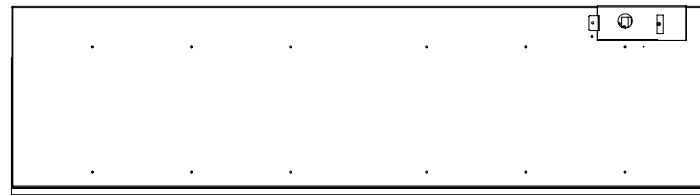

Volts	AC 240V/50Hz
Amps	9 Amps
Watts	2030 Watts
Low Heat	1000 Watts
High Heat	2000 Watts
No Heat	>30 Watts
Lamps	LED 12V
Rotor Motor	AC 240V/50Hz 4.5W
Box Size	1190mm x 690mm x 390mm
Box Weight	53 kg

Part Number	LPM-4416/INT
Series	Landscape Pro Multi