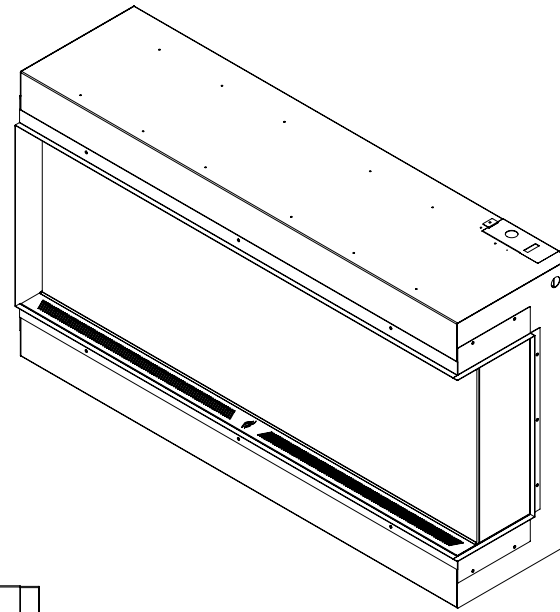

Volts	AC 240V/50Hz
Amps	9 Amps
Watts	2030 Watts
Low Heat	1000 Watts
High Heat	2000 Watts
No Heat	>30 Watts
Lamps	LED 12V
Rotor Motor	AC 240V/50Hz 4.5W
Box Size	1190mm x 690mm x 390mm
Box Weight	53 kg

Part Number	LPM-4416/INT
Series	Landscape Pro Multi