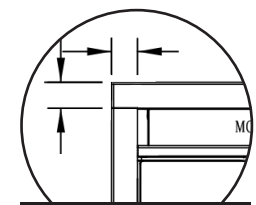

REDSTONE SERIES

Dimension Specs

RS Model # of Fireplace	Trim Width	A	B	C	D	E	F	G	H	Overlap Trim 41mm	Finished Opening (W x H x D)
RS-3021-AU	16mm	743mm	480mm	250mm	390mm	710mm	593mm	234mm	470mm	794mm x 530mm	718mm x 477mm x 254mm
RS-3626-AU	16mm	857mm	610mm	250mm	521mm	824mm	707mm	234mm	600mm	908mm x 661mm	829mm x 607mm x 254mm
RS-4229-AU	16mm	1009mm	686mm	250mm	597mm	977mm	858mm	234mm	676mm	1059mm x 736mm	985mm x 680mm x 254mm
RS-5435-AU	16mm	1322mm	838mm	305mm	749mm	1290mm	1146mm	289mm	829mm	1372mm x 888mm	1294mm x 832mm x 305mm

*16mm & 41mm trim included in box for built-in installations

16mm Trim