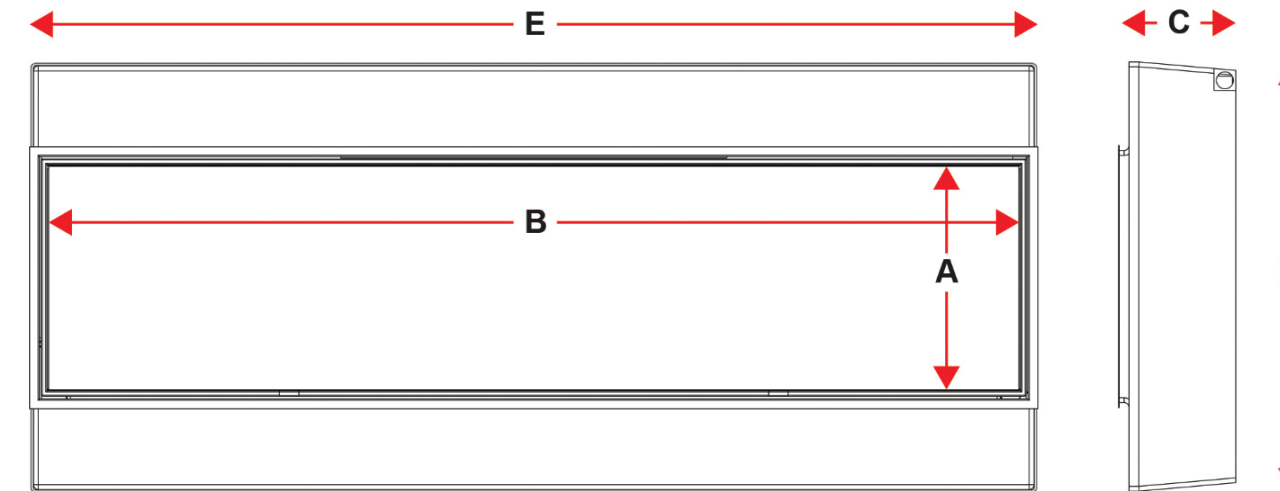

LANDSCAPE PRO™ SLIM - LPS 5614 (1416mm) DIMENSIONAL DRAWING SHOWN