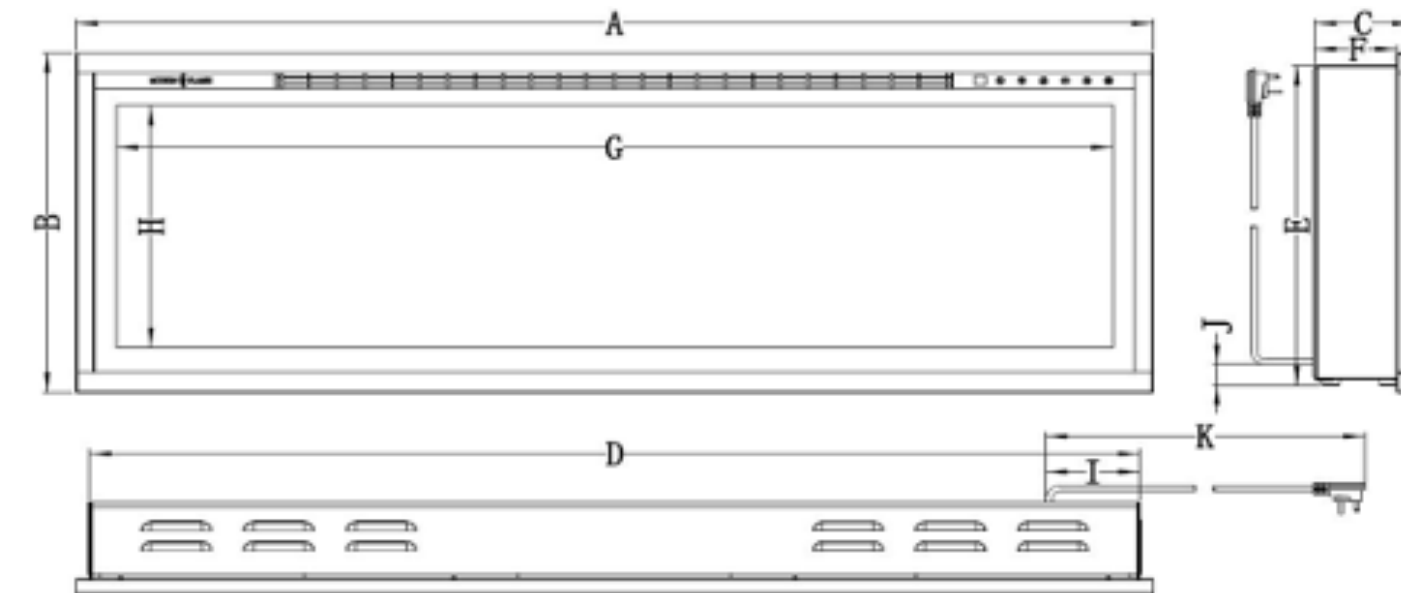

SPS-50B DIMENSIONAL DRAWING SHOWN