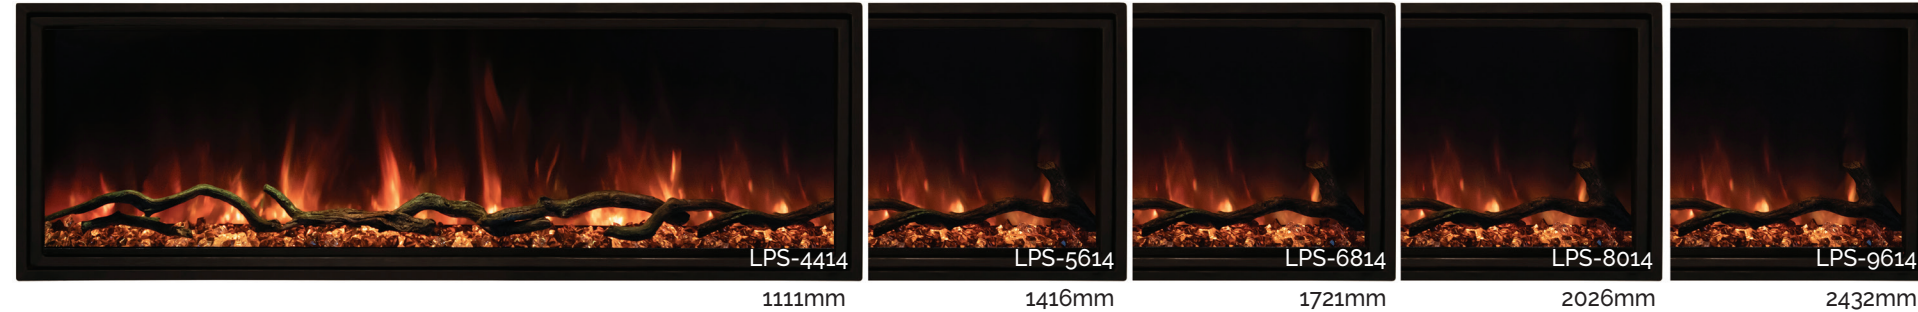

LANDSCAPE PRO™ SLIM SERIES

Driftwood Logs & Acrylic Ember Bed Included Standard

Available in 5 Standard Widths with Driftwood Log Set & Acrylic Ember Bed:

Flames & Ember Bed Colors - Several Color Combinations Available & Controlled Independently