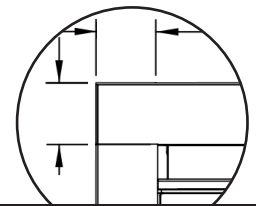

REDSTONE SERIES

Dimension Specs

RS Model # of Fireplace	Trim Width	A	B	C	D	E	F	G	H	Overlap Trim 41mm	Finished Opening (W x H x D)
RS-3021-AU	16mm	743mm	480mm	250mm	390mm	710mm	593mm	234mm	470mm	794mm x 530mm	718mm x 477mm x 254mm
RS-3626-AU	16mm	857mm	610mm	250mm	521mm	824mm	707mm	234mm	600mm	908mm x 661mm	829mm x 607mm x 254mm
RS-4229-AU	16mm	1009mm	686mm	250mm	597mm	977mm	858mm	234mm	676mm	1059mm x 736mm	985mm x 680mm x 254mm
RS-5435-AU	16mm	1322mm	838mm	305mm	749mm	1290mm	1146mm	289mm	829mm	1372mm x 888mm	1294mm x 832mm x 305mm

*16mm & 41mm trim included in box for built-in installations

41mm Trim

SUNSET CHARRED OAK LOGS Electric Log Set

The Sunset Charred Oak Electric Logs set is the industries first battery powered and Wi-Fi enabled electric logs. This electric log set is designed to simply be unpackaged and installed into any existing wood burning fireplace without the hassle of running a electrical line. The Sunset Charred Oak features High Definition resin log detail, unsurpassed bark detail, 8 color paint scheme, Realistic LED ember bed, 6 stage lighting intensity and flame settings, hidden manual controls & Wi-Fi capability. Never has it been easier to add a full featured electric log set to your wood burning fireplace.

HIGH DEFINITION RESIN LOG & BARK DETAIL

OPTIONAL BATTERY PACK & CHARGER (10 hours of use)

STANDARD FEATURES

- High Definition Resin Log Detail
- 8 Color Log Paint Scheme
- Realistic LED Ember Bed
- 6 Stage Lighting Intensity
- Natural Flame Pattern
- Hidden Manual Controls
- Optional Lithium Ion Battery Pack
- Wi-Fi Capability

SCO-20 LOG SET DIMENSIONS:

254 Height
495 Width
254 Depth

SCO-26 LOG SET DIMENSIONS:

311 Height
647 Width
343 Depth