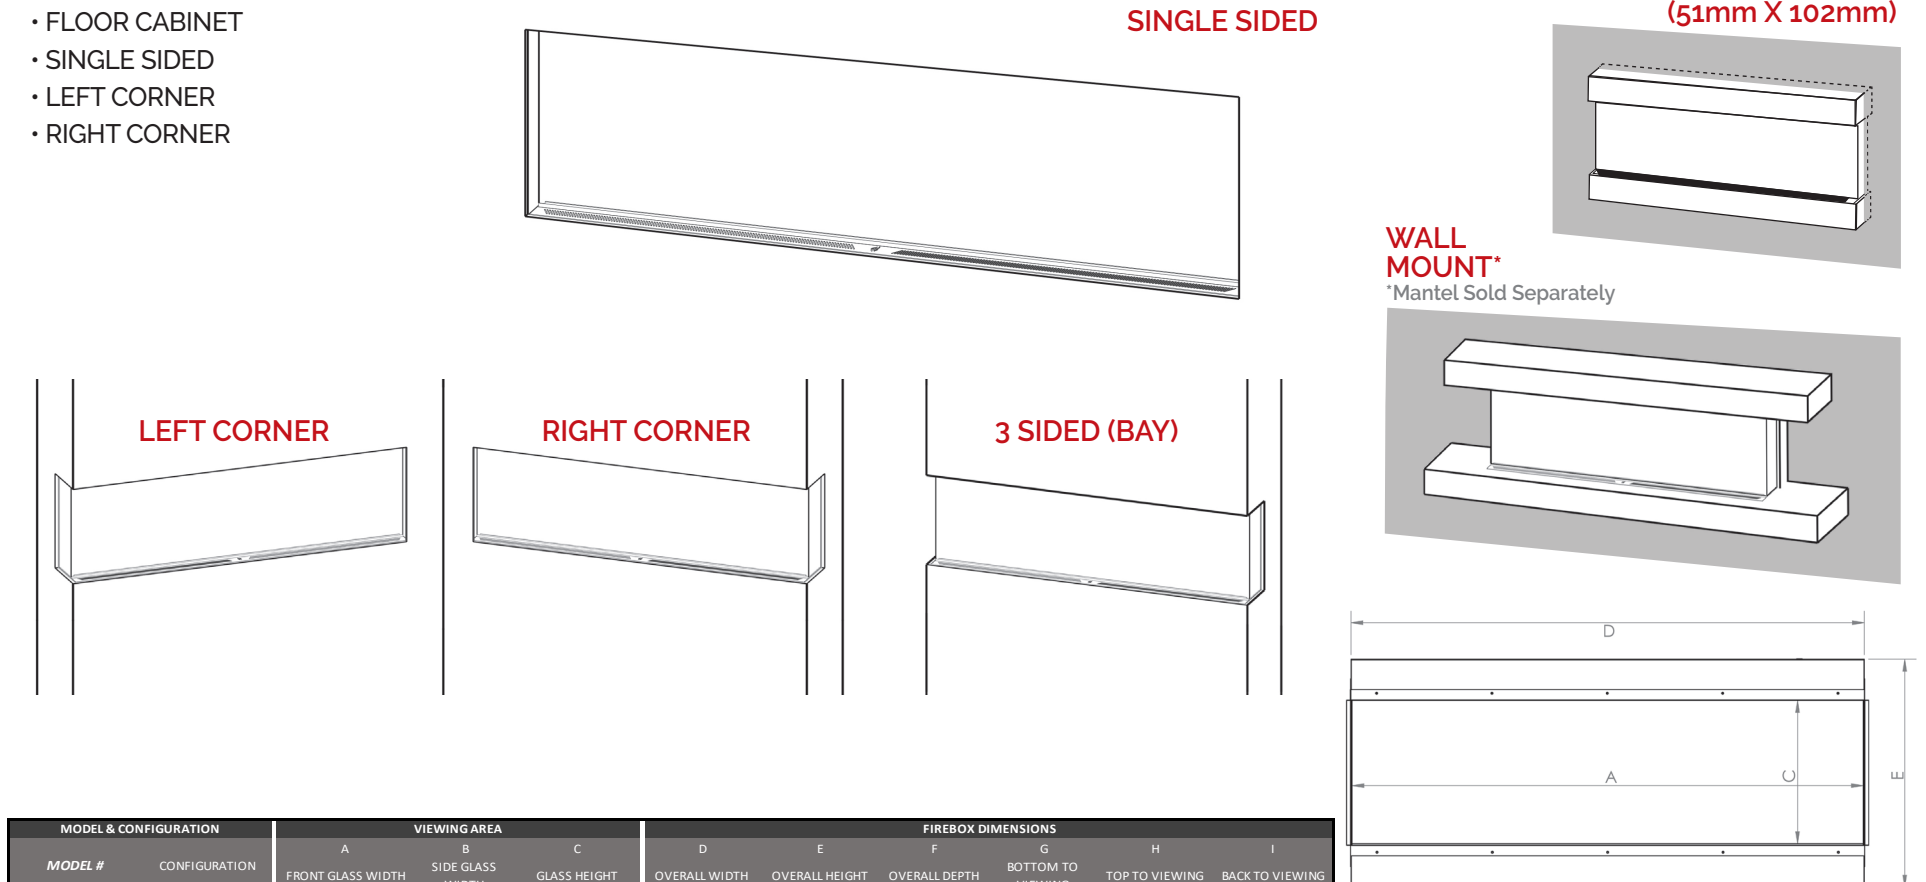

Landscape Pro™ Multi - LPM 5616

STANDARD CONTROLS

REMOTE CONTROL & MANUAL CONTROL

UPGRADE CONTROL

WIRELESS WALL TETHER WITH THERMOSTAT CONTROL

MULTI INSTALLATIONS - OVER 12 DIFFERENT CONFIGURATIONS

- BUILT-IN/ CLEAN FACE INSTALLATION
- WALL MOUNT INSTALLATION
- BUILT-IN RECESSED INSTALLATION (51mm X 102mm wall)
- FLOATING WALL CABINET
- FLOOR CABINET
- SINGLE SIDED
- LEFT CORNER
- RIGHT CORNER