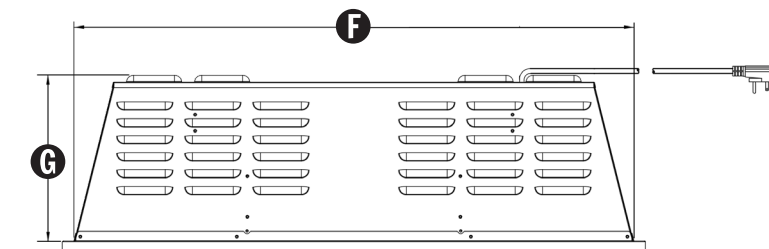

REDSTONE SERIES

Dimension Specs

RS Model # of Fireplace	Trim Width	A	B	C	D	E	F	G	H	Overlap Trim 41mm	Finished Opening (W x H x D)
RS-3021-AU	16mm	743mm	480mm	250mm	390mm	710mm	593mm	234mm	470mm	794mm x 530mm	718mm x 477mm x 254mm
RS-3626-AU	16mm	857mm	610mm	250mm	521mm	824mm	707mm	234mm	600mm	908mm x 661mm	829mm x 607mm x 254mm
RS-4229-AU	16mm	1009mm	686mm	250mm	597mm	977mm	858mm	234mm	676mm	1059mm x 736mm	985mm x 680mm x 254mm
RS-5435-AU	16mm	1322mm	838mm	305mm	749mm	1290mm	1146mm	289mm	829mm	1372mm x 888mm	1294mm x 832mm x 305mm

*16mm & 41mm trim included in box for built-in installations