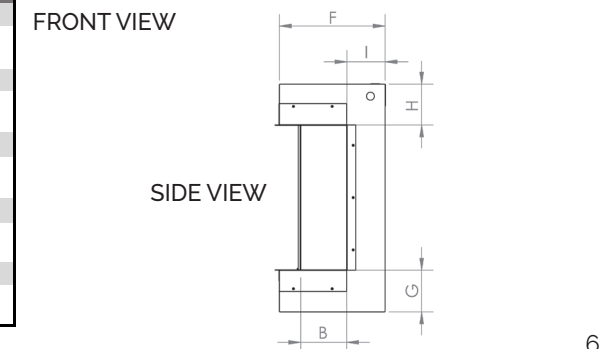

MODEL & CONFIGURATION		VIEWING AREA			FIREBOX DIMENSIONS					
MODEL #	CONFIGURATION	A FRONT GLASS WIDTH	B SIDE GLASS WIDTH	C GLASS HEIGHT	D OVERALL WIDTH	E OVERALL HEIGHT	F OVERALL DEPTH	G BOTTOM TO VIEWING	H TOP TO VIEWING	I BACK TO VIEWING
LPM-4416/INT	SINGLE SIDED	1077mm (40-3/8")	-	390mm (15-3/8")	1124mm (44-1/4")	632mm (24-7/8")	292mm (11-1/2")	114mm (4-1/2")	114mm (4-1/2")	-
	CORNER (L/R)	1077mm (40-3/8")	127mm (5")	390mm (15-3/8")	1124mm (44-1/4")	632mm (24-7/8")	292mm (11-1/2")	114mm (4-1/2")	114mm (4-1/2")	105mm (4-1/8")
	3-SIDED (BAY)	1077mm (40-3/8")	127mm (5")	390mm (15-3/8")	1124mm (44-1/4")	632mm (24-7/8")	292mm (11-1/2")	114mm (4-1/2")	114mm (4-1/2")	105mm (4-1/8")
LPM-5616/INT	SINGLE SIDED	1377mm (54-1/4")	-	390mm (15-3/8")	1424mm (56")	632mm (24-7/8")	292mm (11-1/2")	114mm (4-1/2")	114mm (4-1/2")	-
	CORNER (L/R)	1377mm (54-1/4")	127mm (5")	390mm (15-3/8")	1424mm (56")	632mm (24-7/8")	292mm (11-1/2")	114mm (4-1/2")	114mm (4-1/2")	105mm (4-1/8")
	3-SIDED (BAY)	1377mm (54-1/4")	127mm (5")	390mm (15-3/8")	1424mm (56")	632mm (24-7/8")	292mm (11-1/2")	114mm (4-1/2")	114mm (4-1/2")	105mm (4-1/8")
LPM-6816/INT	SINGLE SIDED	1677mm (66")	-	390mm (15-3/8")	1724mm (67-7/8")	632mm (24-7/8")	292mm (11-1/2")	114mm (4-1/2")	114mm (4-1/2")	-
	CORNER (L/R)	1677mm (66")	127mm (5")	390mm (15-3/8")	1724mm (67-7/8")	632mm (24-7/8")	292mm (11-1/2")	114mm (4-1/2")	114mm (4-1/2")	105mm (4-1/8")
	3-SIDED (BAY)	1677mm (66")	127mm (5")	390mm (15-3/8")	1724mm (67-7/8")	632mm (24-7/8")	292mm (11-1/2")	114mm (4-1/2")	114mm (4-1/2")	105mm (4-1/8")
LPM-8016/INT	SINGLE SIDED	1977mm (77-13/16")	-	390mm (15-3/8")	2024mm (79-5/8")	632mm (24-7/8")	292mm (11-1/2")	114mm (4-1/2")	114mm (4-1/2")	-
	CORNER (L/R)	1977mm (77-13/16")	127mm (5")	390mm (15-3/8")	2024mm (79-5/8")	632mm (24-7/8")	292mm (11-1/2")	114mm (4-1/2")	114mm (4-1/2")	105mm (4-1/8")
	3-SIDED (BAY)	1977mm (77-13/16")	127mm (5")	390mm (15-3/8")	2024mm (79-5/8")	632mm (24-7/8")	292mm (11-1/2")	114mm (4-1/2")	114mm (4-1/2")	105mm (4-1/8")
LPM-9616/INT	SINGLE SIDED	2388mm (94")	-	390mm (15-3/8")	2438mm (96")	632mm (24-7/8")	292mm (11-1/2")	114mm (4-1/2")	114mm (4-1/2")	-
	CORNER (L/R)	2388mm (94")	127mm (5")	390mm (15-3/8")	2438mm (96")	632mm (24-7/8")	292mm (11-1/2")	114mm (4-1/2")	114mm (4-1/2")	105mm (4-1/8")
	3-SIDED (BAY)	2388mm (94")	127mm (5")	390mm (15-3/8")	2438mm (96")	632mm (24-7/8")	292mm (11-1/2")	114mm (4-1/2")	114mm (4-1/2")	105mm (4-1/8")