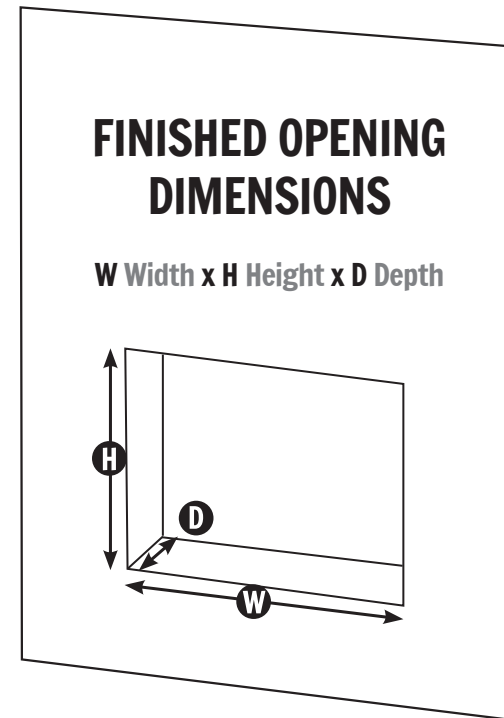

REDSTONE SERIES

Dimension Specs

RS Model # of Fireplace	Trim Width	A	B	C	D	E	F	G	H	Overlap Trim 41mm	Finished Opening (W x H x D)
RS-3021-AU	16mm	743mm	480mm	250mm	390mm	710mm	593mm	234mm	470mm	794mm x 530mm	718mm x 477mm x 254mm
RS-3626-AU	16mm	857mm	610mm	250mm	521mm	824mm	707mm	234mm	600mm	908mm x 661mm	829mm x 607mm x 254mm
RS-4229-AU	16mm	1009mm	686mm	250mm	597mm	977mm	858mm	234mm	676mm	1059mm x 736mm	985mm x 680mm x 254mm
RS-5435-AU	16mm	1322mm	838mm	305mm	749mm	1290mm	1146mm	289mm	829mm	1372mm x 888mm	1294mm x 832mm x 305mm

*16mm & 41mm trim included in box for built-in installations