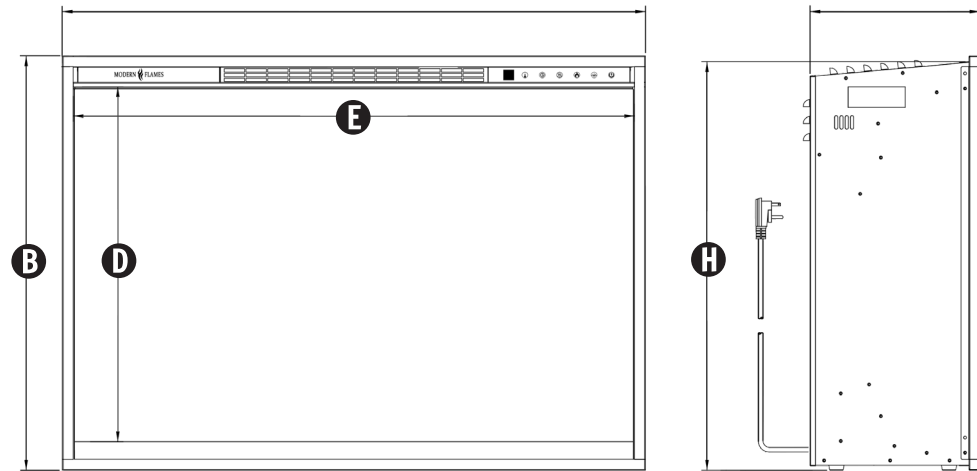

REDSTONE SERIES

Dimension Specs

RS Model # of Fireplace	Trim Width	A	B	C	D	E	F	G	H	Overlap Trim 41mm	Finished Opening (W x H x D)
RS-3021-AU	16mm	743mm	480mm	250mm	390mm	710mm	593mm	234mm	470mm	794mm x 530mm	718mm x 477mm x 254mm
RS-3626-AU	16mm	857mm	610mm	250mm	521mm	824mm	707mm	234mm	600mm	908mm x 661mm	829mm x 607mm x 254mm
RS-4229-AU	16mm	1009mm	686mm	250mm	597mm	977mm	858mm	234mm	676mm	1059mm x 736mm	985mm x 680mm x 254mm
RS-5435-AU	16mm	1322mm	838mm	305mm	749mm	1290mm	1146mm	289mm	829mm	1372mm x 888mm	1294mm x 832mm x 305mm

*16mm & 41mm trim included in box for built-in installations