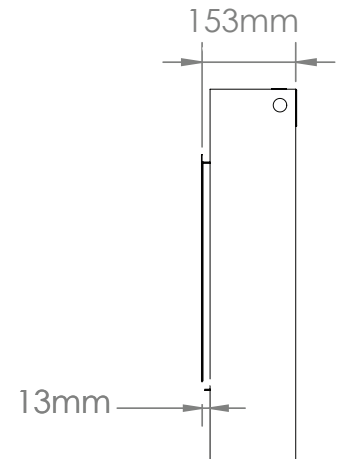

Volts	AC 240V/50Hz
Amps	9 Amps
Watts	2030 Watts
Low Heat	1000 Watts
High Heat	2000 Watts
No Heat	>30 Watts
Lamps	LED 12V
Rotor Motor	AC 240V/50Hz 3.7W
Box Size	1210mm x 270mm x 670mm
Box Weight	37kg

Part Number	LPS-4414/INT
Series	Landscape Pro Slim