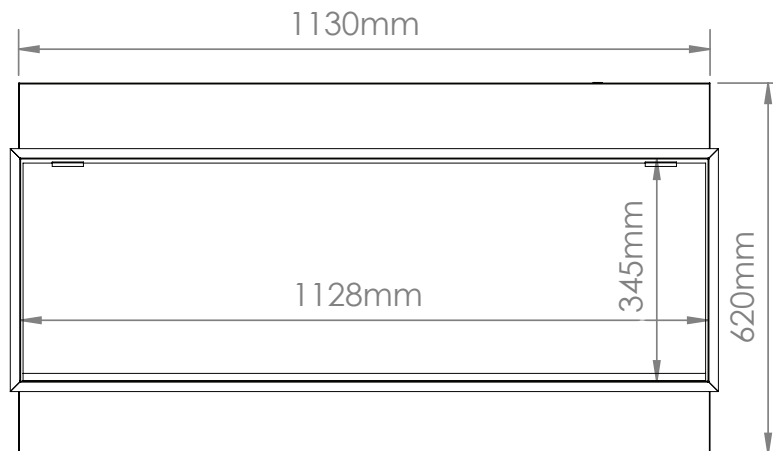

Volts	AC 240V/50Hz
Amps	9 Amps
Watts	2030 Watts
Low Heat	1000 Watts
High Heat	2000 Watts
No Heat	>30 Watts
Lamps	LED 12V
Rotor Motor	AC 240V/50Hz 3.7W
Box Size	1210mm x 270mm x 670mm
Box Weight	37kg

Part Number	LPS-4414/INT
Series	Landscape Pro Slim