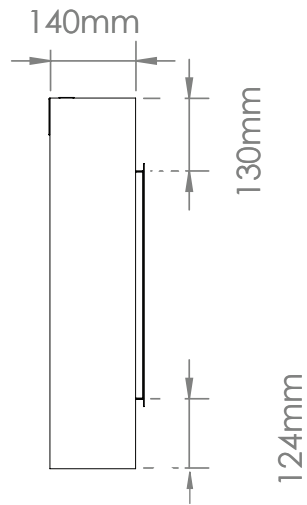

Volts	AC 240V/50Hz
Amps	9 Amps
Watts	2030 Watts
Low Heat	1000 Watts
High Heat	2000 Watts
No Heat	>30 Watts
Lamps	LED 12V
Rotor Motor	AC 240V/50Hz 3.7W
Box Size	1210mm x 270mm x 670mm
Box Weight	37kg

Part Number	LPS-4414/INT
Series	Landscape Pro Slim