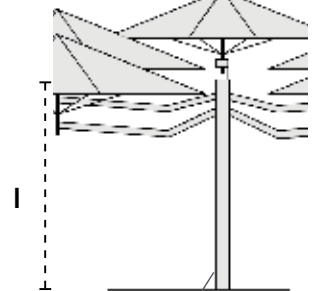

The unique Paraflex wall mount system removes the need for a heavy base and central pole, and is perfect for 'tight' areas. The flexible arms and tilting canopy allow you to create the shade where you want, independent of the sun's position. Paraflex has a modern design and is very easy to use.

Premium 100% Solution Dyed Acrylic Canvas (10 year warranty against fading) also available, surcharge applies.

Pole Mounting Options

Monoflex

Multipole

Extruded Aluminium Alloy 6060, naturally anodised

Spigot Dimensions

A	B	C	D	E	F	G	H	I
40mm	40mm	3mm	215mm	170mm	11mm	490mm	205mm or 215mm	230mm

Wind Guidance*

			
	1.9M	2.7M	3M
Wall installation rating (km/h)	50	40	30
Pole Mounted wind rating (km/h)	50	40	30

*The above wind speeds are provided as a guide only. Refer to our website and Product Owner Manual provided with the umbrella for more information. The product warranty does not cover wind damage regardless of wind speed.