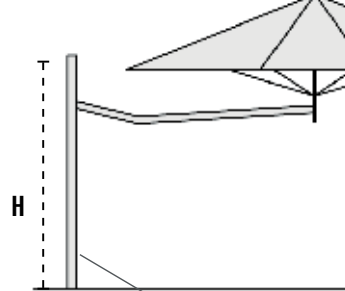

The unique Paraflex wall mount system removes the need for a heavy base and central pole, and is perfect for 'tight' areas. The flexible arms and tilting canopy allow you to create the shade where you want, independent of the sun's position. Paraflex has a modern design and is very easy to use.

Umbrella Open

Umbrella Closed (with protective cover)

Evolution Arm Length

Dimensions

1.9m Sq

2.7m Hex

3m Hex

Standard Colours

Premium 100% Solution Dyed Acrylic Canvas (10 year warranty against fading) also available, surcharge applies.

Pole Mounting Options

Monoflex

Multipole

Extruded Aluminium Alloy 6060, naturally anodised

Spigot Dimensions