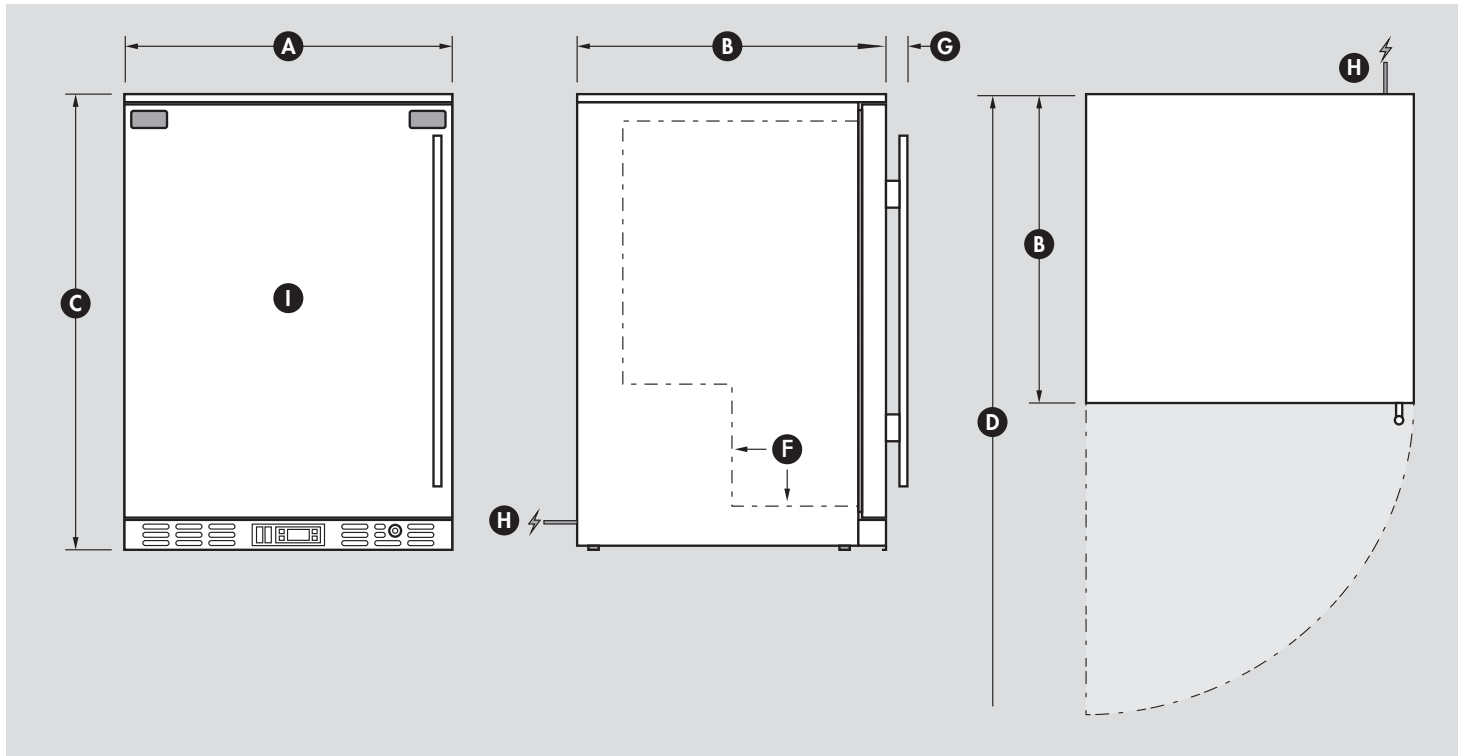

SPECIFICATIONS

Capacity (litres)	129
Holds (cans)	140
Noise Level	47
Consumption	1.05Kwh/24Hrs
Unit dimensions (WxDxH)	600 x 500 x 840
Lockable	Yes
Gross weight	50 kg

**Specifications and price of this product may change at any time

**For more information about this product please call us or visit our website.

www.rhinoequipment.eu

PRODUCT INFORMATION

SG1L-SD

INFORMATION

DIMENSIONS

(A)	Overall width	600mm
(B)	Overall depth	495mm
(C)	Overall height - includes feet	840mm
(D)	Overall depth with door open	1070mm
(E)	Height of hinge cap (included in height above)	N/A
(F)	Internal step inside unit	190mm In & 190mm High
(G)	Depth of handle (adds to depth above)	40mm
(H)	Power cord location & length	1800mm
(I)	Internal dimensions (WxDxH)	520 x 380 x 680mmH

Note: Door opens maximum 5mm outside diameter

INSTALLATION & BUILDING INTO CAVITY'S

Minimum cavity size needed (WxDxH)	620 x 600 x 850mmH
Venting type of fridge	Front Venting, Through Grill

****Note: If wanting a 'cabinet door' in front of fridge door please contact us****

OTHER HELPFUL INFORMATION

Height floor to bottom of door	65mm
Door size (WxH)	600 x 755mm
Feet height fully tightened	15mm
Height adjustment available on current feet	10mm
Change feet size for extra height option	30mm
Shelf Qty / Size	2 x (500mmW x 350mmD)
Wine Shelf available (Y/N)	Yes