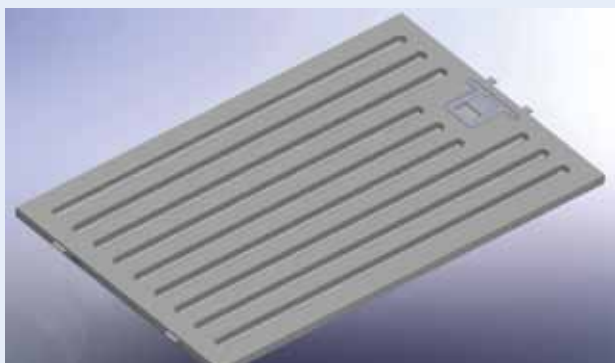

CL7392

Available in 120cm

- Twin turbine metal motors with 2400m³/hr of airflow
- 3 speed eye level push button control
- Stainless steel baffle filters
- GU10 halogen lights
- Quality 304 grade stainless steel throughout
- 3 years warranty on rangehood

Standard Island Model

CL8392

Available in 120cm

- Twin turbine metal motors with 2400m³/hr of airflow
- 3 speed eye level push button control
- Stainless steel baffle filters
- GU10 halogen lights
- Quality 304 grade stainless steel throughout
- 3 years warranty on rangehood