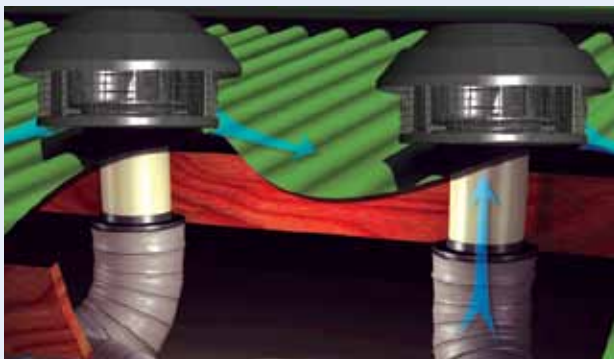

Twin Isodrive 1600 Motor (silent models only) — 3000m³ airflow per hour

German manufactured motor with 10 years parts and labour warranty. All isodrive motors are weather proof and suitable for wall, roof and eaves installation.