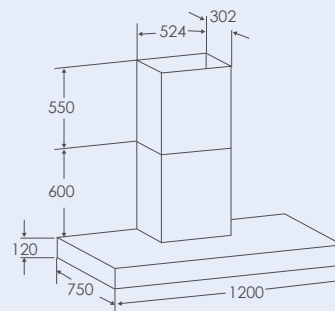

Professional Range

New Design

Standard Wall Models

CL7382

Available in 120cm

- Twin turbine metal motors with 2400m³/hr of airflow
- 3 speed eye level push button control
- Stainless steel baffle filters
- GU10 halogen lights
- Quality 304 grade stainless steel throughout
- 3 years warranty on rangehood