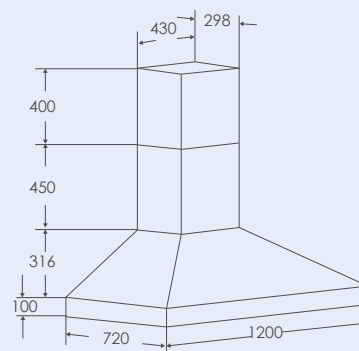

Standard Island Model

CL8392

Available in 120cm

- Twin turbine metal motors with 2400m³/hr of airflow
- 3 speed eye level push button control
- Stainless steel baffle filters
- GU10 halogen lights
- Quality 304 grade stainless steel throughout
- 3 years warranty on rangehood