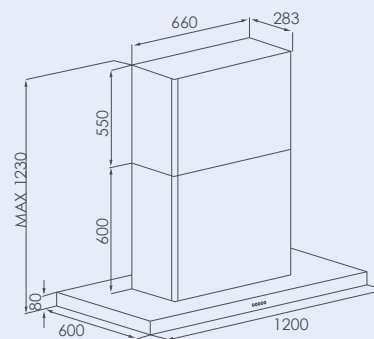

Professional Range

Standard Wall Models

CL7271, CL7272, CL7275

Available in 100cm, 120cm & 150cm

- Twin turbine metal motors with 2200m³/hr of airflow
- 3 speed eye level push button control
- Dishwasher safe, commercial grade filter
- GU10 halogen lights
- Quality 304 grade stainless steel throughout
- 3 years warranty on rangehood

Standard Island Model

CL8272

Available in 120cm

- Twin turbine metal motors with 2200m³/hr of airflow
- 3 speed eye level push button control
- Dishwasher safe, commercial grade filter
- GU10 halogen lights
- Quality 304 grade stainless steel throughout
- 3 years warranty on rangehood

Silent Isodrive Models

CL7272S, CL7275S, CL8272S (Island)

Available in 120cm, 150cm

- Silent motor operation with twin isodrive 1600, 3000m³/hr of airflow
- 3 speed eye level push button control
- Dishwasher safe, commercial grade filter
- GU10 halogen lights
- Quality 304 grade stainless steel throughout
- 3 years warranty on rangehood

Twin Isodrive 1600 Motor (silent models only) — 3000m³ airflow per hour

German manufactured motor with 10 years parts and labour warranty. All isodrive motors are weather proof and suitable for wall, roof and eaves installation.