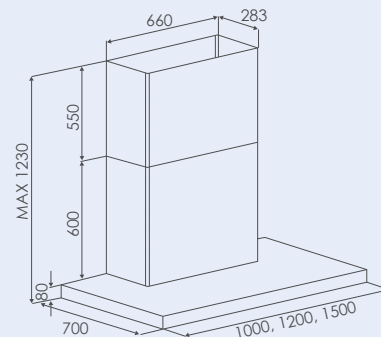

3x Energy Efficient
on Isodrive system

Professional Range

Standard Wall Models

CL7271, CL7272, CL7275

Available in 100cm, 120cm & 150cm

- Twin turbine metal motors with 2200m³/hr of airflow
- 3 speed eye level push button control
- Dishwasher safe, commercial grade filter
- GU10 halogen lights
- Quality 304 grade stainless steel throughout
- 3 years warranty on rangehood