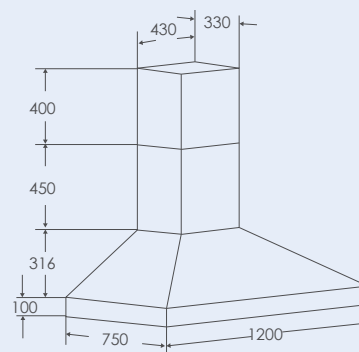

Professional Range

New Design

Standard Wall Models

CL7382

Available in 120cm

- Twin turbine metal motors with 2400m³/hr of airflow
- 3 speed eye level push button control
- Stainless steel baffle filters
- GU10 halogen lights
- Quality 304 grade stainless steel throughout
- 3 years warranty on rangehood

CL7392

Available in 120cm

- Twin turbine metal motors with 2400m³/hr of airflow
- 3 speed eye level push button control
- Stainless steel baffle filters
- GU10 halogen lights
- Quality 304 grade stainless steel throughout
- 3 years warranty on rangehood

Standard Island Model

CL8392

Available in 120cm

- Twin turbine metal motors with 2400m³/hr of airflow
- 3 speed eye level push button control
- Stainless steel baffle filters
- GU10 halogen lights
- Quality 304 grade stainless steel throughout
- 3 years warranty on rangehood

New Stainless Steel Baffle Filter

New baffle filters have an elegant look, yet perform better compared to your standard aluminium filters. They offer high levels of airflow, and are extremely effective at capturing oil and grease. Baffle filters are easy to maintain, and are dishwasher safe.