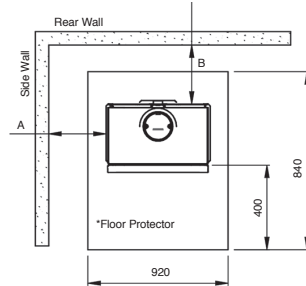

View 8 woodburning with optional glass top plate

Technical Information

General Specifications:

Product Size:	Small
Emissions (g/kg):	1.8
Flame Viewing Area:	440mm (w) x 280mm (h)
Room Size:	168m ²
Flue Outlet Size:	6inch (153mm)

Bench Dimensions: (w x h x d) mm

Bench 100 low	1000 x 250 x 420
Bench 100 high	1000 x 350 x 420
Bench 120 high	1200 x 350 x 420
Bench 140 high	1400 x 350 x 420
Bench 180 high	1800 x 350 x 480

* Dimensions to heat shield

Distance to heat sensitive material

Corner Position Clearances

	Dimension A
No Heat Shield	Not Tested
Rear Heat Shield Only	400mm
Rear & Side Heat Shield	250mm

Parallel Position Clearances (No Bench)

	Dimension A	Dimension B
No Heat Shield	500mm	650mm
Rear Heat Shield Only	400mm	250mm
Rear & Side Heat Shield	350mm	250mm