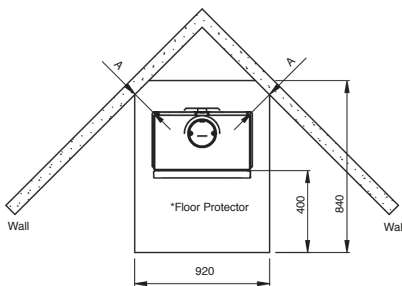

View 8 woodburning with optional glass top plate

Technical Information

General Specifications:

Product Size:	Small
Emissions (g/kg):	1.8
Flame Viewing Area:	440mm (w) x 280mm (h)
Room Size:	168m ²
Flue Outlet Size:	6inch (153mm)

Bench Dimensions: (w x h x d) mm

Bench 100 low	1000 x 250 x 420
Bench 100 high	1000 x 350 x 420
Bench 120 high	1200 x 350 x 420
Bench 140 high	1400 x 350 x 420
Bench 180 high	1800 x 350 x 480

* Dimensions to heat shield

Distance to heat sensitive material

Corner Position Clearances

	Dimension A
No Heat Shield	Not Tested
Rear Heat Shield Only	400mm
Rear & Side Heat Shield	250mm

Parallel Position Clearances (No Bench)

	Dimension A	Dimension B
No Heat Shield	500mm	650mm
Rear Heat Shield Only	400mm	250mm
Rear & Side Heat Shield	350mm	250mm

Parallel Position with Bench

	Dim A	Dim B
No Heat Shield	500mm	650mm
Rear Heat Shield Only	400mm	250mm
Rear & Side Heat Shield	350mm	250mm

The information on these pages is to assist you in your choice of a suitable Stovax stove. This is not intended to be all the information required for installation. This information, along with minimum distances to combustible materials, can be obtained from your local Stovax retailer or you can download the full installation instructions from the website at stovax.com.au