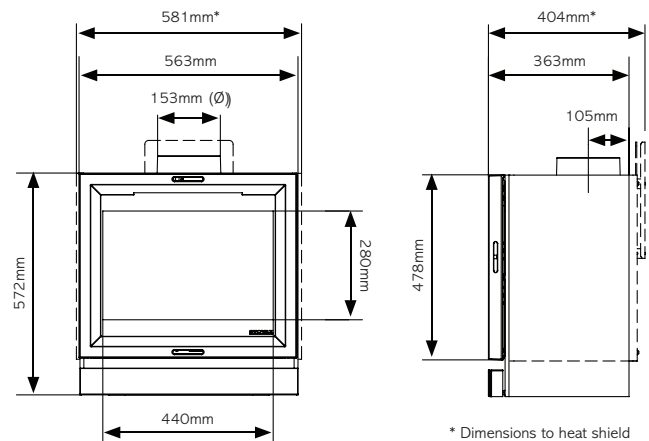

View 8 woodburning with optional glass top plate

Technical Information

General Specifications:

Product Size:	Small
Emissions (g/kg):	1.8
Flame Viewing Area:	440mm (w) x 280mm (h)
Room Size:	168m ²
Flue Outlet Size:	6inch (153mm)

Bench Dimensions: (w x h x d) mm

Bench 100 low	1000 x 250 x 420
Bench 100 high	1000 x 350 x 420
Bench 120 high	1200 x 350 x 420
Bench 140 high	1400 x 350 x 420
Bench 180 high	1800 x 350 x 480

* Dimensions to heat shield

Distance to heat sensitive material

Corner Position Clearances

	Dimension A
No Heat Shield	Not Tested
Rear Heat Shield Only	400mm
Rear & Side Heat Shield	250mm

Parallel Position Clearances (No Bench)

	Dimension A	Dimension B
No Heat Shield	500mm	650mm
Rear Heat Shield Only	400mm	250mm
Rear & Side Heat Shield	350mm	250mm

Parallel Position with Bench

	Dim A	Dim B
No Heat Shield	500mm	650mm
Rear Heat Shield Only	400mm	250mm
Rear & Side Heat Shield	350mm	250mm

The information on these pages is to assist you in your choice of a suitable Stovax stove. This is not intended to be all the information required for installation. This information, along with minimum distances to combustible materials, can be obtained from your local Stovax retailer or you can download the full installation instructions from the website at stovax.com.au