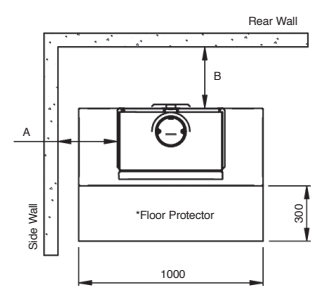

View 8 woodburning with optional glass top plate

Technical Information

General Specifications:

Product Size:	Small
Emissions (g/kg):	1.8
Flame Viewing Area:	440mm (w) x 280mm (h)
Room Size:	168m ²
Flue Outlet Size:	6inch (153mm)

Bench Dimensions: (w x h x d) mm

Bench 100 low	1000 x 250 x 420
Bench 100 high	1000 x 350 x 420
Bench 120 high	1200 x 350 x 420
Bench 140 high	1400 x 350 x 420
Bench 180 high	1800 x 350 x 480

* Dimensions to heat shield

Distance to heat sensitive material

Corner Position Clearances

	Dimension A
No Heat Shield	Not Tested
Rear Heat Shield Only	400mm
Rear & Side Heat Shield	250mm

Parallel Position Clearances (No Bench)

	Dimension A	Dimension B
No Heat Shield	500mm	650mm
Rear Heat Shield Only	400mm	250mm
Rear & Side Heat Shield	350mm	250mm

Parallel Position with Bench

	Dim A	Dim B
No Heat Shield	500mm	650mm
Rear Heat Shield Only	400mm	250mm
Rear & Side Heat Shield	350mm	250mm

The information on these pages is to assist you in your choice of a suitable Stovax stove. This is not intended to be all the information required for installation. This information, along with minimum distances to combustible materials, can be obtained from your local Stovax retailer or you can download the full installation instructions from the website at stovax.com.au