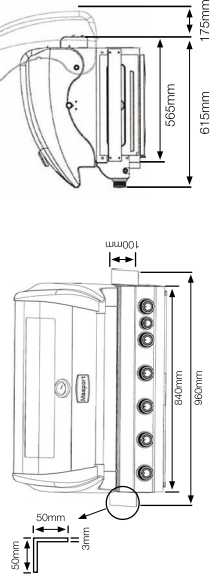

Ambassador Deluxe Inbuilt, Ambassador Inbuilt & Super Grande RBW Dimensions

SUPER GRANDE & DELUXE INBUILT 210 DIMENSIONS