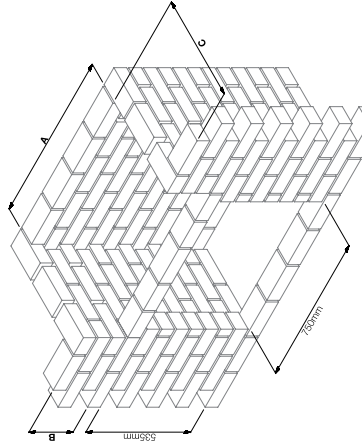

Inbuilt Installation Information