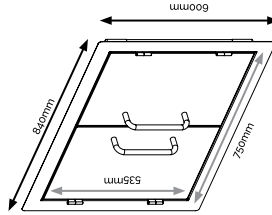

SPECIFICATIONS

- Premium 304 grade stainless steel
- 750mm x 538mm

Door Unit Size (Including Trim)	Width	840mm
	Height	600mm
Cutout Size	Width	750mm
	Height	538mm