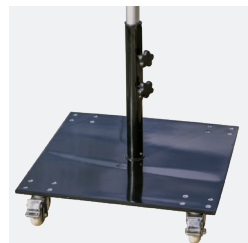

Monterey

Premium Patio Umbrella
with Tilt

**Compact and flexible
umbrella that can adjust to
block low afternoon sun**

- Flexible and extremely durable fiberglass arms
- Heavy duty 2.2mm thickness aluminium post
- Heavy duty nylon and stainless steel parts
- Easy to open and close with winder (crank) handle
- Unique "auto-tilt" functionality

High quality cord &
pulley wheels

Unique auto-tilt
mechanism

Base Options

BASE PLATE

HEAVY BASE PLATE WITH WHEELS

CONCRETE BASE

IN-GROUND SOCKET & SLEEVE KIT

Available Australia Wide
Check our website for a stockist near you
www.instantshadeumbrellas.com.au