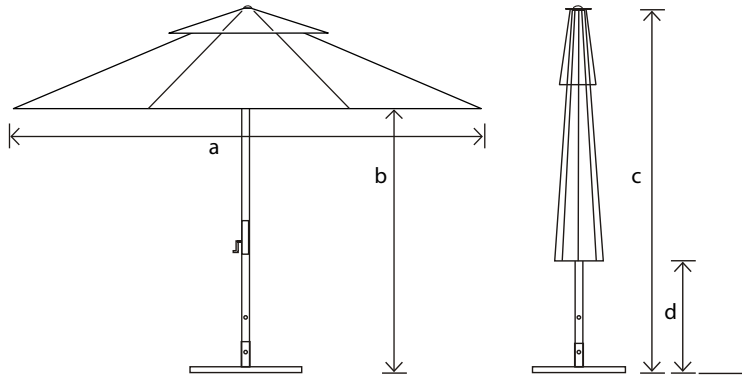

Monterey

Premium Patio Umbrella
with Tilt

**Compact and flexible
umbrella that can adjust to
block low afternoon sun**

- Flexible and extremely durable fiberglass arms
- Heavy duty 2.2mm thickness aluminium post
- Heavy duty nylon and stainless steel parts
- Easy to open and close with winder (crank) handle
- Unique "auto-tilt" functionality

Monterey

Premium Patio Umbrella with Tilt

Dimensions

*all measurements are rounded and are subject to change.

2.7m oct

Dimensions of open umbrella

a: Diameter of canopy (rib to rib)	270cm ϕ
b: Canopy edge height	205cm
Canopy shade area	5.2m ²

Dimensions of closed umbrella

c: Height	271cm
d: Closed canopy clearance	125cm

Frame specifications

Post outside diameter	38mm
Post thickness	2.2mm

Weight & packaging dimensions

Package dimensions	197x18x18cm
Umbrella (unboxed)	9kg
Boxed weight (with cover)	11kg